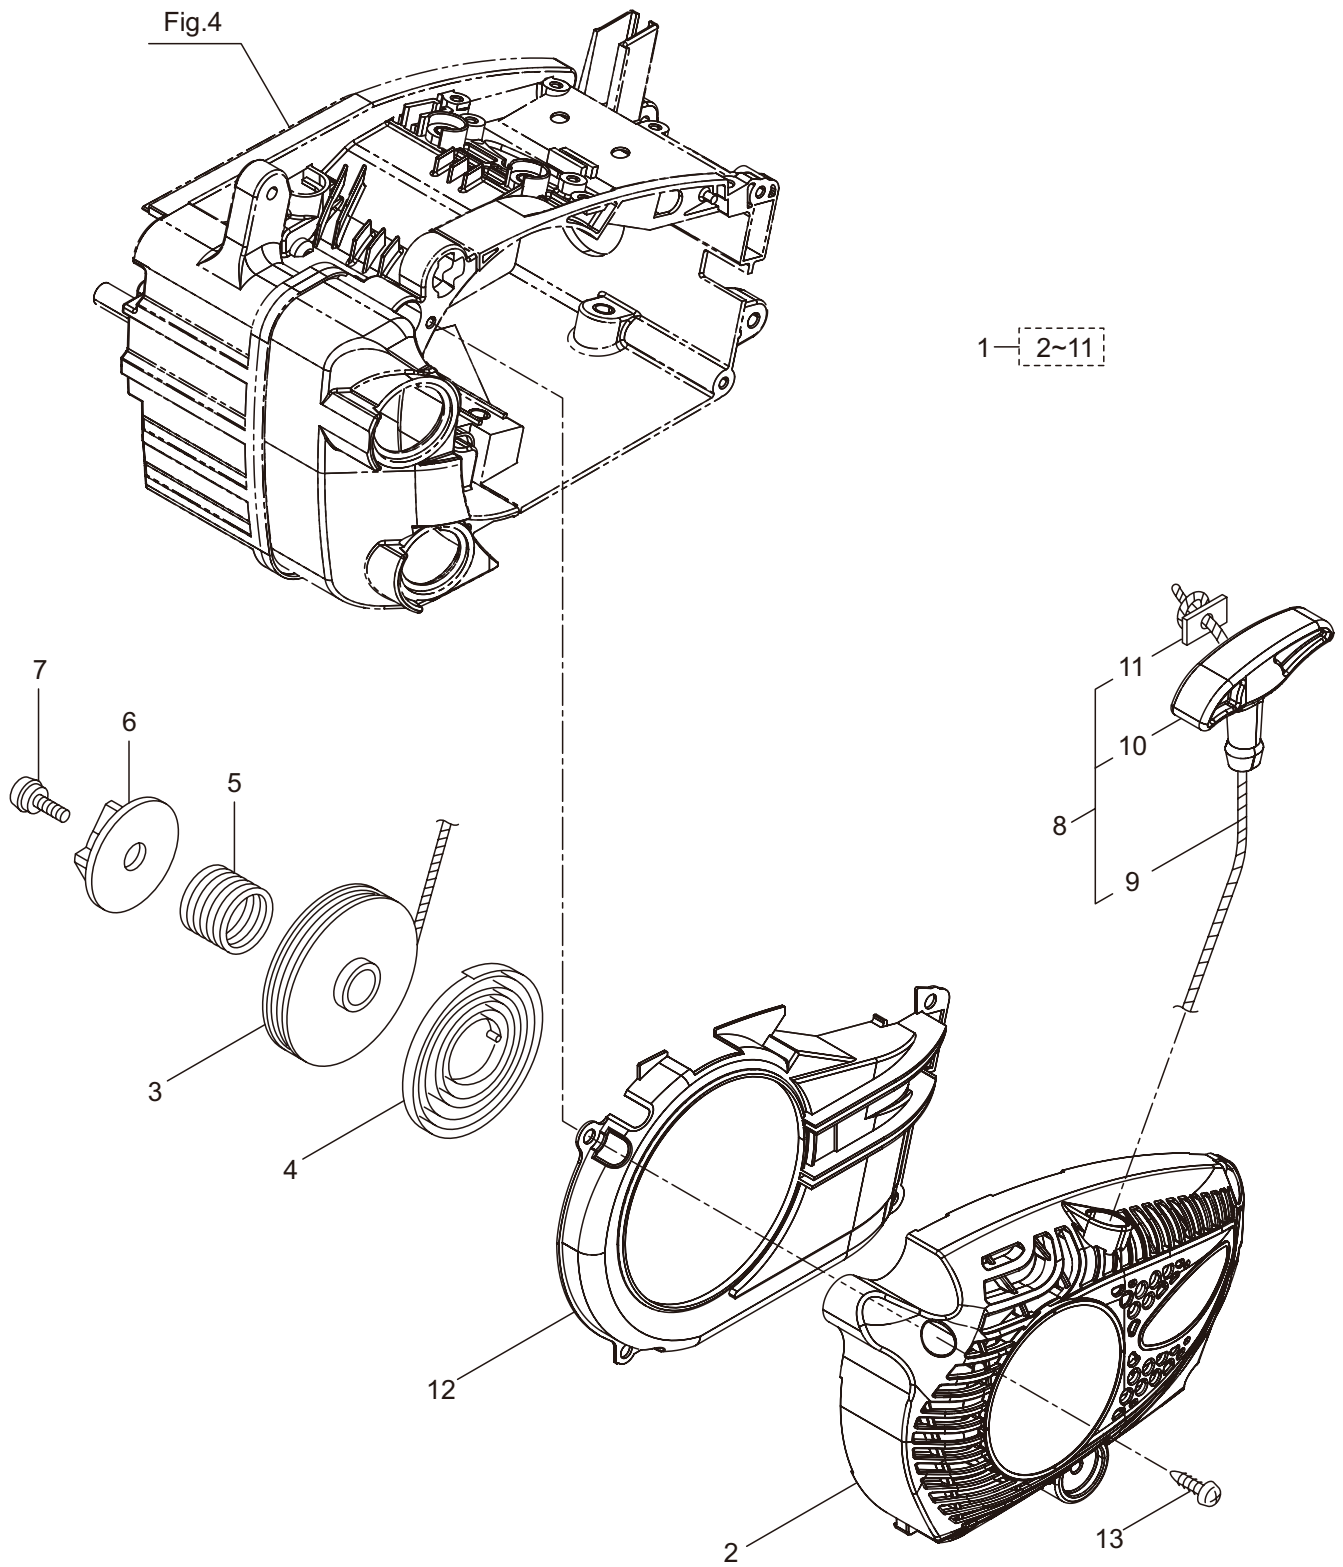

5. MCV3101TS(10)-01
RECOIL STARTER

Ref. No.	Part No.	Part Name	Q'ty	Remarks
5-1	285577	Recoil Starter Ass'y	1	Incl.2-11
5-2	285695	Starter Case Comp.	1	
5-3	283274	Reel	1	
5-4	283275	Spring Ass'y	1	
5-5	283276	Damper Spring	1	
5-6	285597	Cam Plate	1	
5-7	267213	Screw	1	
5-8	285697	Rope Ass'y	1	Incl.9-11
5-9	283279	Starter Rope	1	
5-10	285581	Starter Knob	1	
5-11	283281	Rope Stopper	1	
5-12	285548	Fan Cover	1	
5-13	285631	Screw	4	M4x16