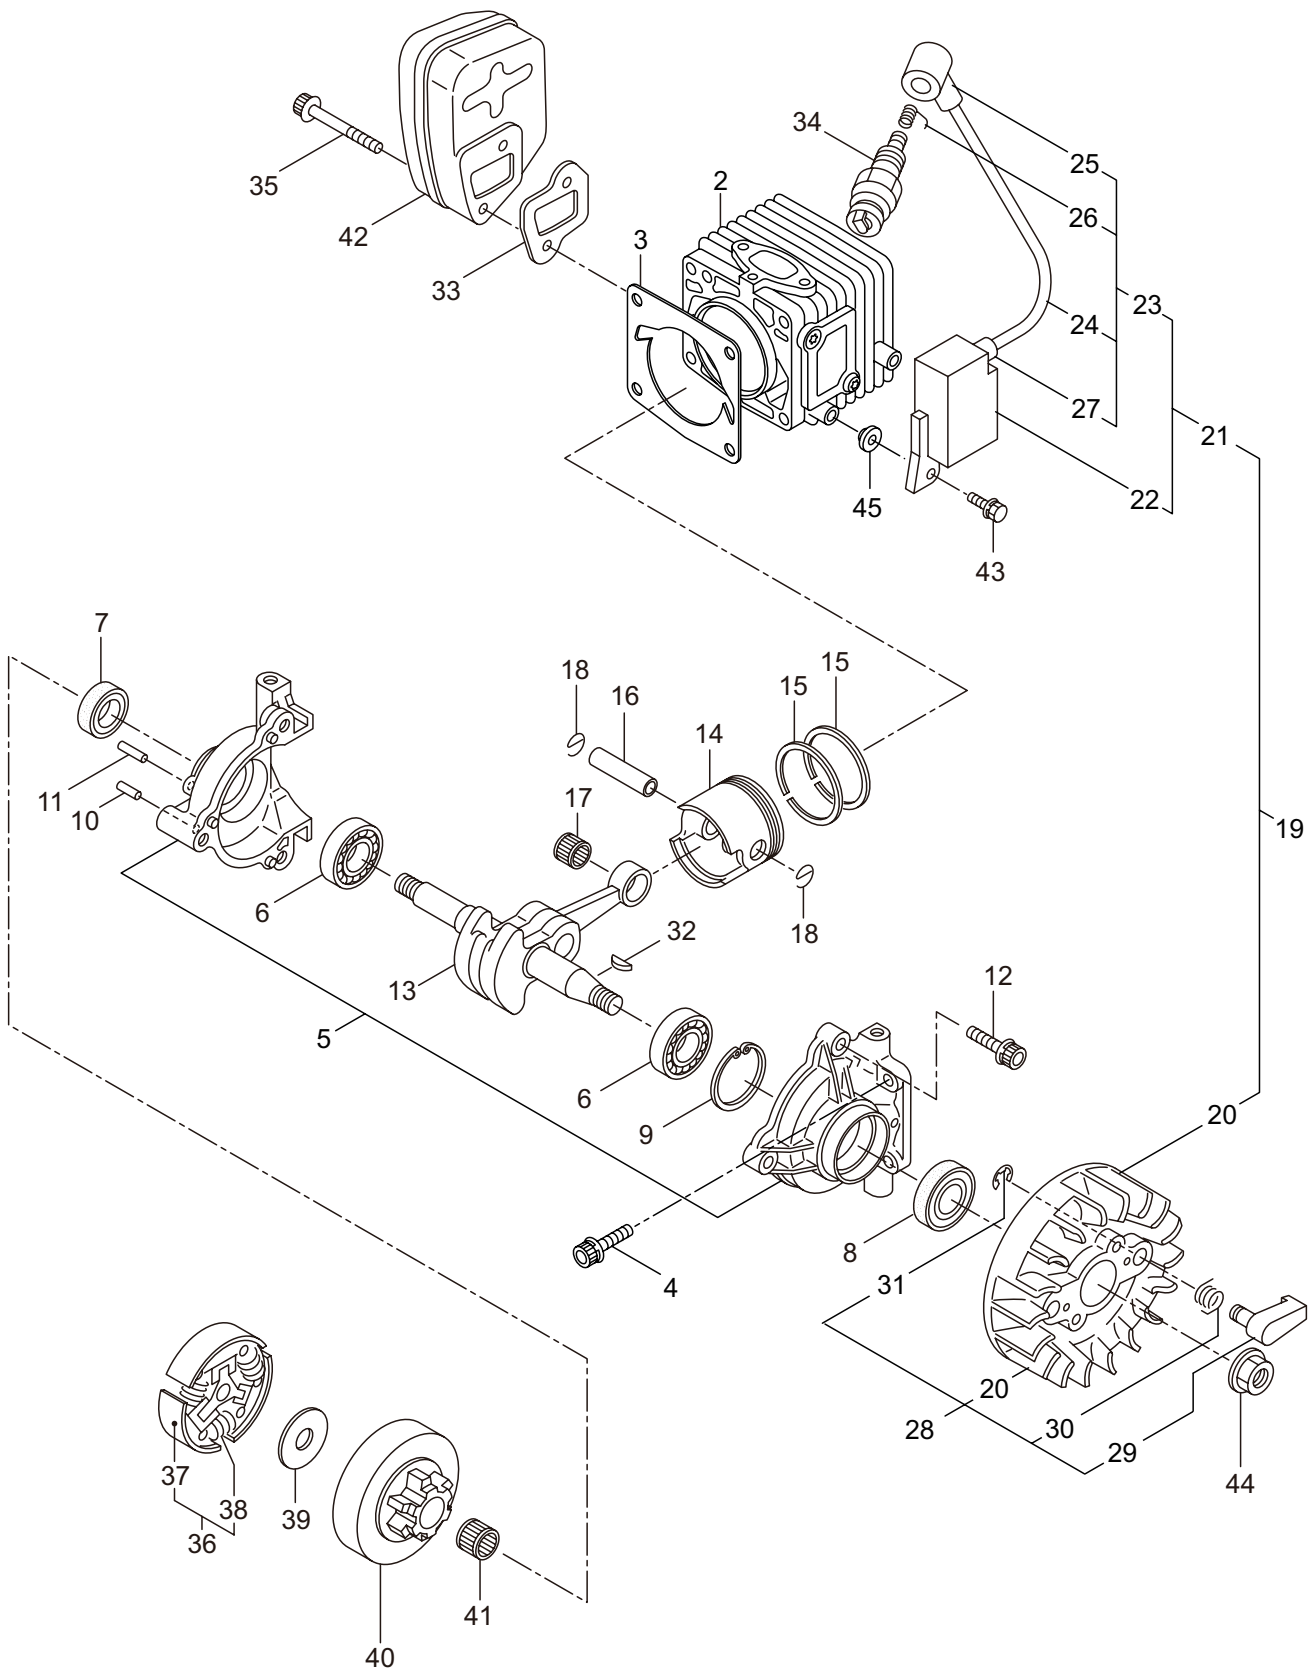

1. MCV3101TS(10)-01
ENGINE

Ref. No.	Part No.	Part Name	Q'ty	Remarks
1-1	362841	MCV3101TS(10)-01	1	
1-2	288931	Cylinder	1	
1-3	289341	Gasket	1	
1-4	261250	Cap Screw	4	M5x20
1-5	288846	Crankcase	1	
1-6	285521	Bearing	2	
1-7	285626	Oil Seal	1	
1-8	261492	Oil Seal	1	ISCD12287
1-9	055185	Snap Ring	1	#28
1-10	285560	Pin	1	3x9.8
1-11	285529	Pin	1	3x13.8
1-12	261232	Cap Screw	3	M5x20
1-13	285599	Crankshaft Comp.	1	
1-14	273265	Piston	1	
1-15	285590	Piston Ring	2	P111
1-16	285591	Piston Pin	1	
1-17	261037	Bearing,Needle	1	KBK8x11x11.8x1
1-18	261576	Clip,Piston	2	
1-19	289489	Magneto Ass'y	1	Incl.20-27
1-20	285555	Magneto Rotor	1	
1-21	289548	Ignition Coil Ass'y	1	Incl.22-27
1-22	289650	Coil	1	
1-23	286096	Cord Ass'y	1	Incl.24-27
1-24	286097	Cord	1	
1-25	261074	Plug Boot	1	
1-26	261075	Connector	1	
1-27	261072	Cap	1	
1-28	288365	Rotor Ass'y	1	Incl.20,29-31
1-29	285553	Starter Pawl	2	
1-30	285552	Spring	2	
1-31	020299	E-Ring	2	#4
1-32	261076	Woodruff Key	1	3x10
1-33	285472	Gasket	1	
1-34	288264	Spark Plug	1	NGK BPMR8Y
1-35	264223	Cap Screw	2	M5x40
1-36	285535	Clutch Ass'y	1	Incl.37,38
1-37	285655	Clutch Shoe	3	
1-38	285656	Spring	3	
1-39	285537	Washer	1	8x26xt2
1-40	286238	Clutch Drum	1	
1-41	285624	Needle Bearing	1	10x13x13
1-42	288965	Muffler Ass'y	1	
1-43	281211	Cap Screw	2	M4x20
1-44	261417	Nut,Rotor	1	M8
1-45	289481	Spacer	2