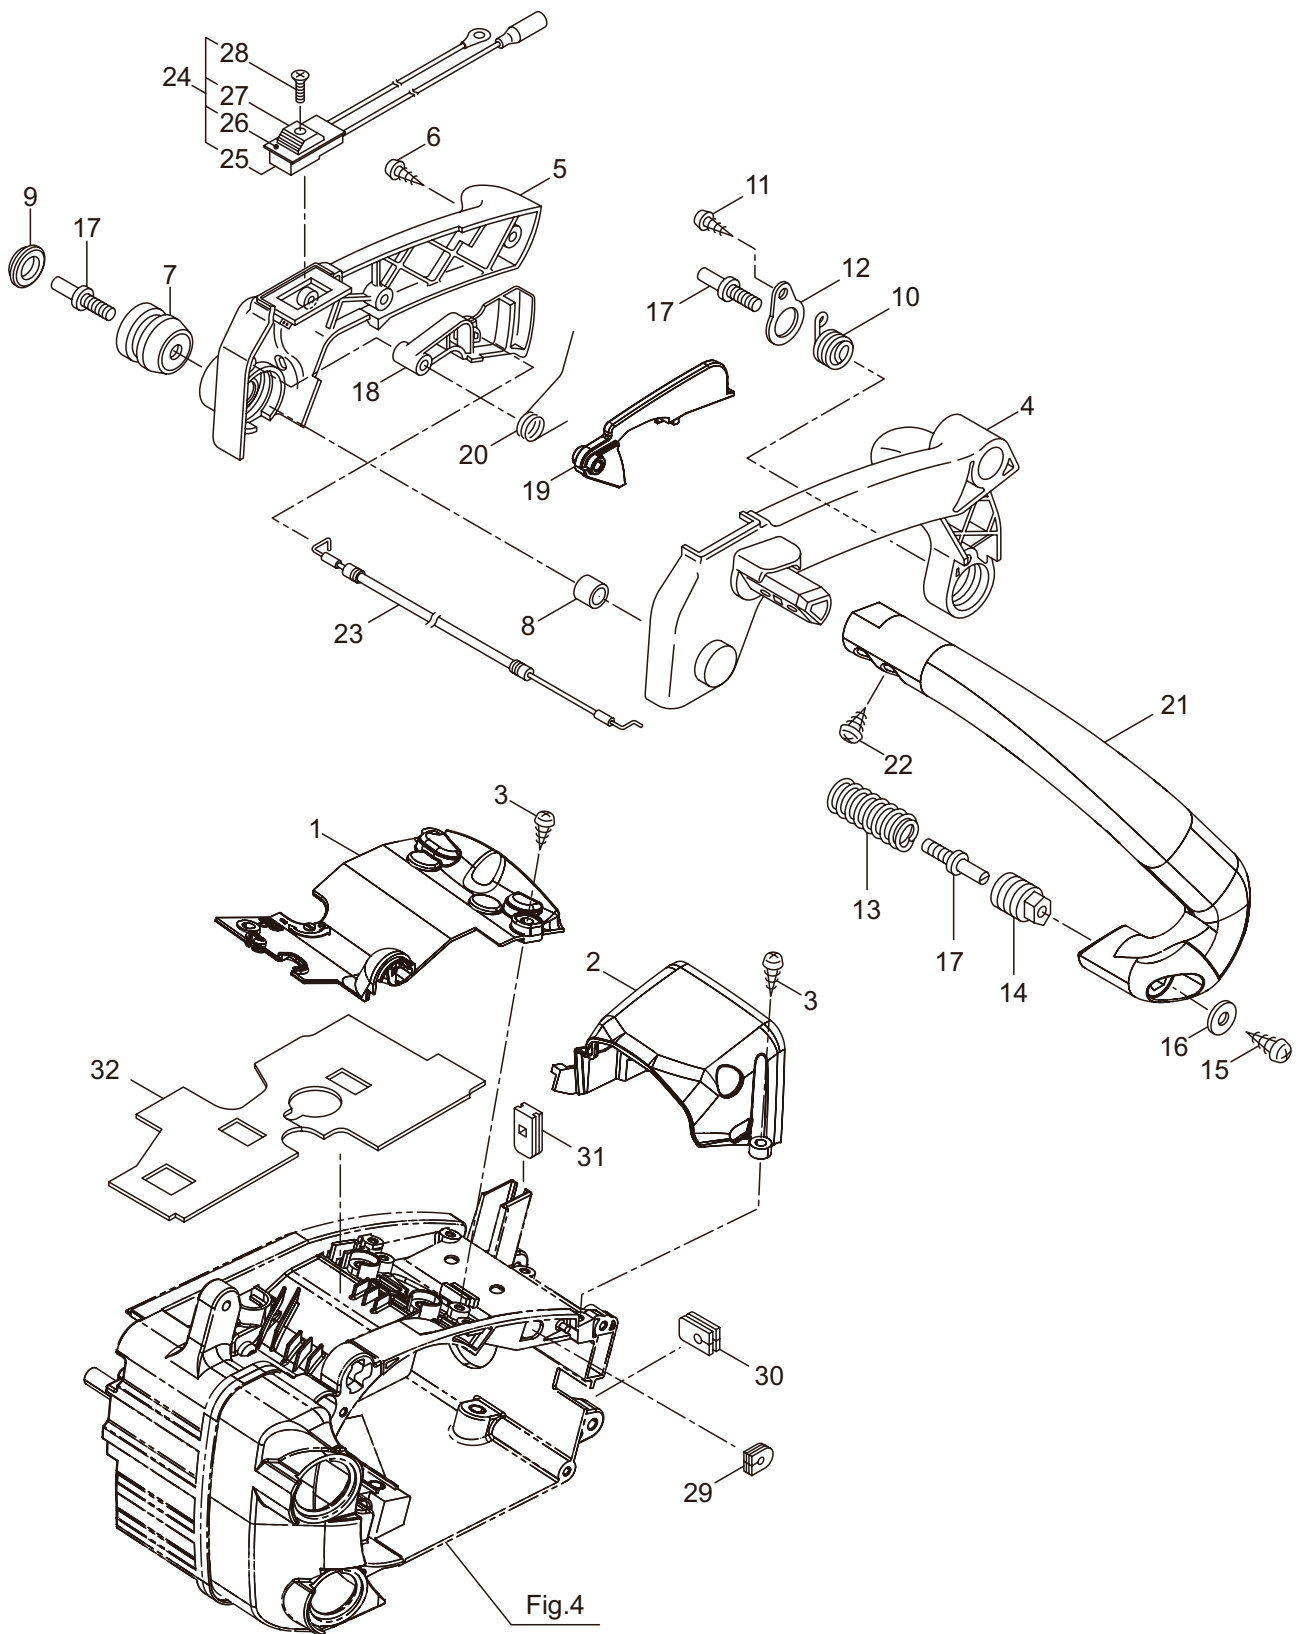

4. MCV3101TS(10)-01  
ENGINE CASE

Ref. No.	Part No.	Part Name	Q'ty	Remarks
4-1	285694	Engine Case Ass'y	1	
4-2	285501	Oil Cap Ass'y	1	Incl.3,4
4-3	285503	Packing	1	
4-4	285504	Holder	1	
4-5	285574	Breather	1	
4-6	285526	Element	1	
4-7	285632	Bolt	6	M5x16
4-8	286803	Chain Catcher Ass'y	1	Incl.9,10
4-9	285583	Chain Catcher	1	
4-10	285585	Tube	1	7x10.5x18L
4-11	285634	Screw	1	M5x14
4-12	285531	Guide Plate L	1	
4-13	285627	Screw	1	M3x8
4-14	286804	Screw	1	M5x20x8
4-15	286051	Fuel Cap Ass'y	1	Incl.16-17
4-16	286063	Packing	1	
4-17	285504	Holder	1	
4-18	285832	Breather Ass'y	1	
4-19	285573	Breather Grommet	1	
4-20	285628	Cap	1	
4-21	285629	Spring	1	

6. MCV3101TS(10)-01  
HANDLE

Ref. No.	Part No.	Part Name	Q'ty	Remarks
6-1	285547	Top Cover	1	
6-2	286072	Carburetor Cover	1	
6-3	285631	Screw	5	M4x16
6-4	285620	Top Handle Case	1	
6-5	285621	Top Handle Cover	1	
6-6	285635	Screw	3	M4x14
6-7	285582	Buffer	1	
6-8	285565	Pipe	1	
6-9	285473	Cap	1	
6-10	285592	Spring	1	
6-11	285644	Screw	1	M4x12
6-12	285645	Stay	1	
6-13	285593	Spring	1	
6-14	285604	Boss	1	
6-15	285636	Screw	1	M5x20
6-16	263743	Washer	1	5.7x15.8xt2
6-17	285474	Stopper Bolt	3	
6-18	285602	Throttle Lever	1	
6-19	285603	Safety Lever	1	
6-20	285594	Spring	1	
6-21	285619	Side Handle	1	
6-22	285634	Screw	2	M5x14
6-23	285558	Cable Comp.	1	
6-24	286224	Switch Ass'y	1	Incl.25-28
6-25	286225	Switch	1	
6-26	286226	Label	1	
6-27	282171	Knob	1	
6-28	282172	Screw	1	
6-29	287300	Grommet	1	
6-30	285549	Grommet	1	
6-31	285642	Grommet	1	
6-32	286002	Gasket	1	