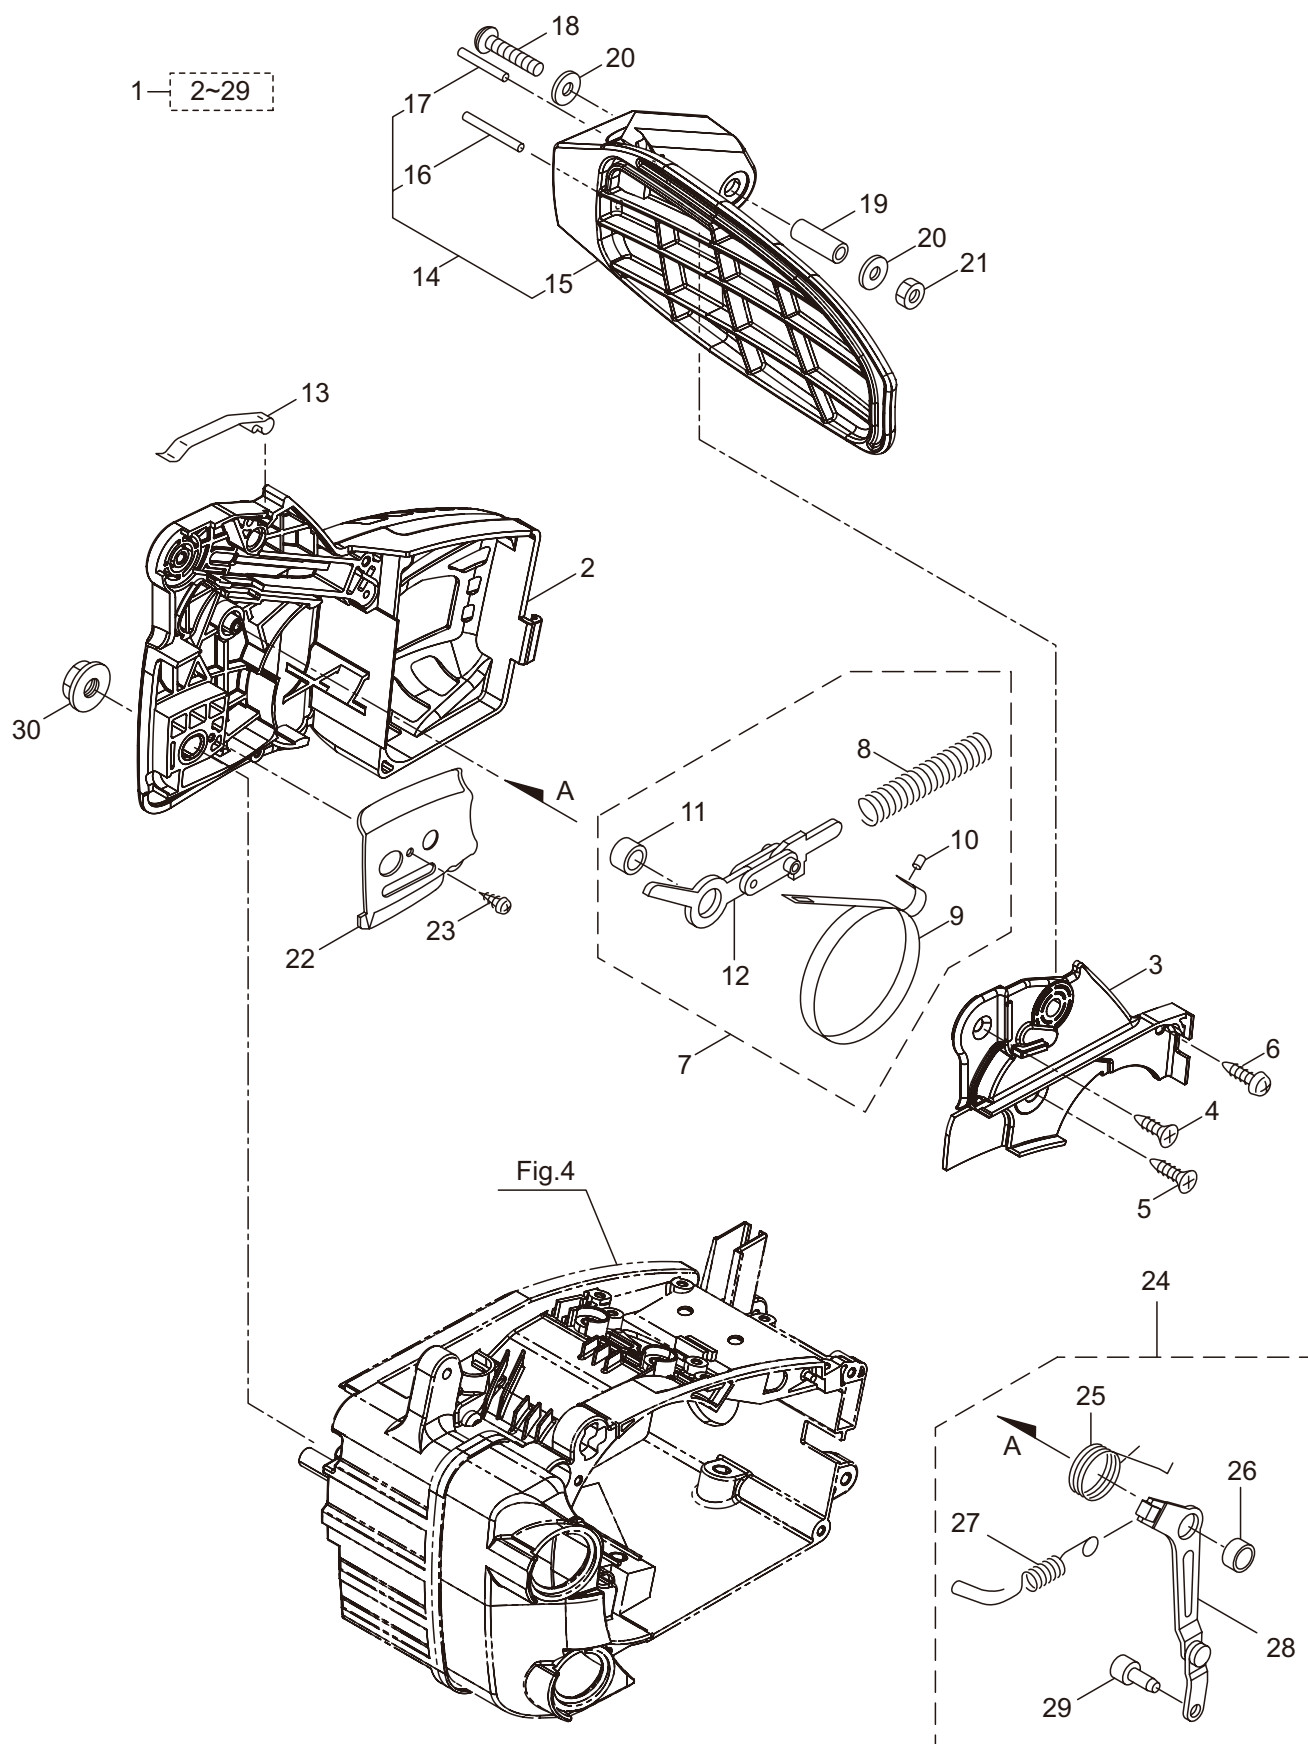

7. MCV3101TS(10)-01
CHAIN CASE

Ref. No.	Part No.	Part Name	Q'ty	Remarks
7-1	287044	Chain Case Ass'y	1	Incl.2-29
7-2	285576	Chain Case	1	
7-3	285622	Side Cover	1	
7-4	285637	Screw	1	M5x12
7-5	285639	Screw	1	M4x14
7-6	285644	Screw	1	M4x12
7-7	286823	Brake Ass'y	1	Incl.8-12
7-8	285605	Spring	1	
7-9	285572	Band	1	
7-10	285560	Pin	1	3x9.8
7-11	285606	Collar	1	8.2x12x7.2L
7-12	285570	Lever Comp.	1	
7-13	285595	Return Spring	1	
7-14	286057	Front Guard Comp.	1	Incl.15-17
7-15	285578	Front Guard	1	
7-16	285563	Pin	1	3x29.8
7-17	286048	Pin	1	3x23.8L
7-18	285638	Screw	1	M5x30
7-19	285607	Collar	1	5.2x7.5x22.5L
7-20	286045	Washer	2	5.3x15x1.2
7-21	285640	Nut	1	M5x0.8
7-22	285532	Guide Plate R	1	
7-23	285627	Screw	2	M3x8
7-24	286034	Tensioner Ass'y	1	Incl.25-29
7-25	285596	Spring	1	
7-26	285608	Collar	1	7.4x10x5.5L
7-27	289726	Spring	1	
7-28	285609	Link Comp.	1	
7-29	285614	Boss	1	
7-30	283041	Nut	1	M8