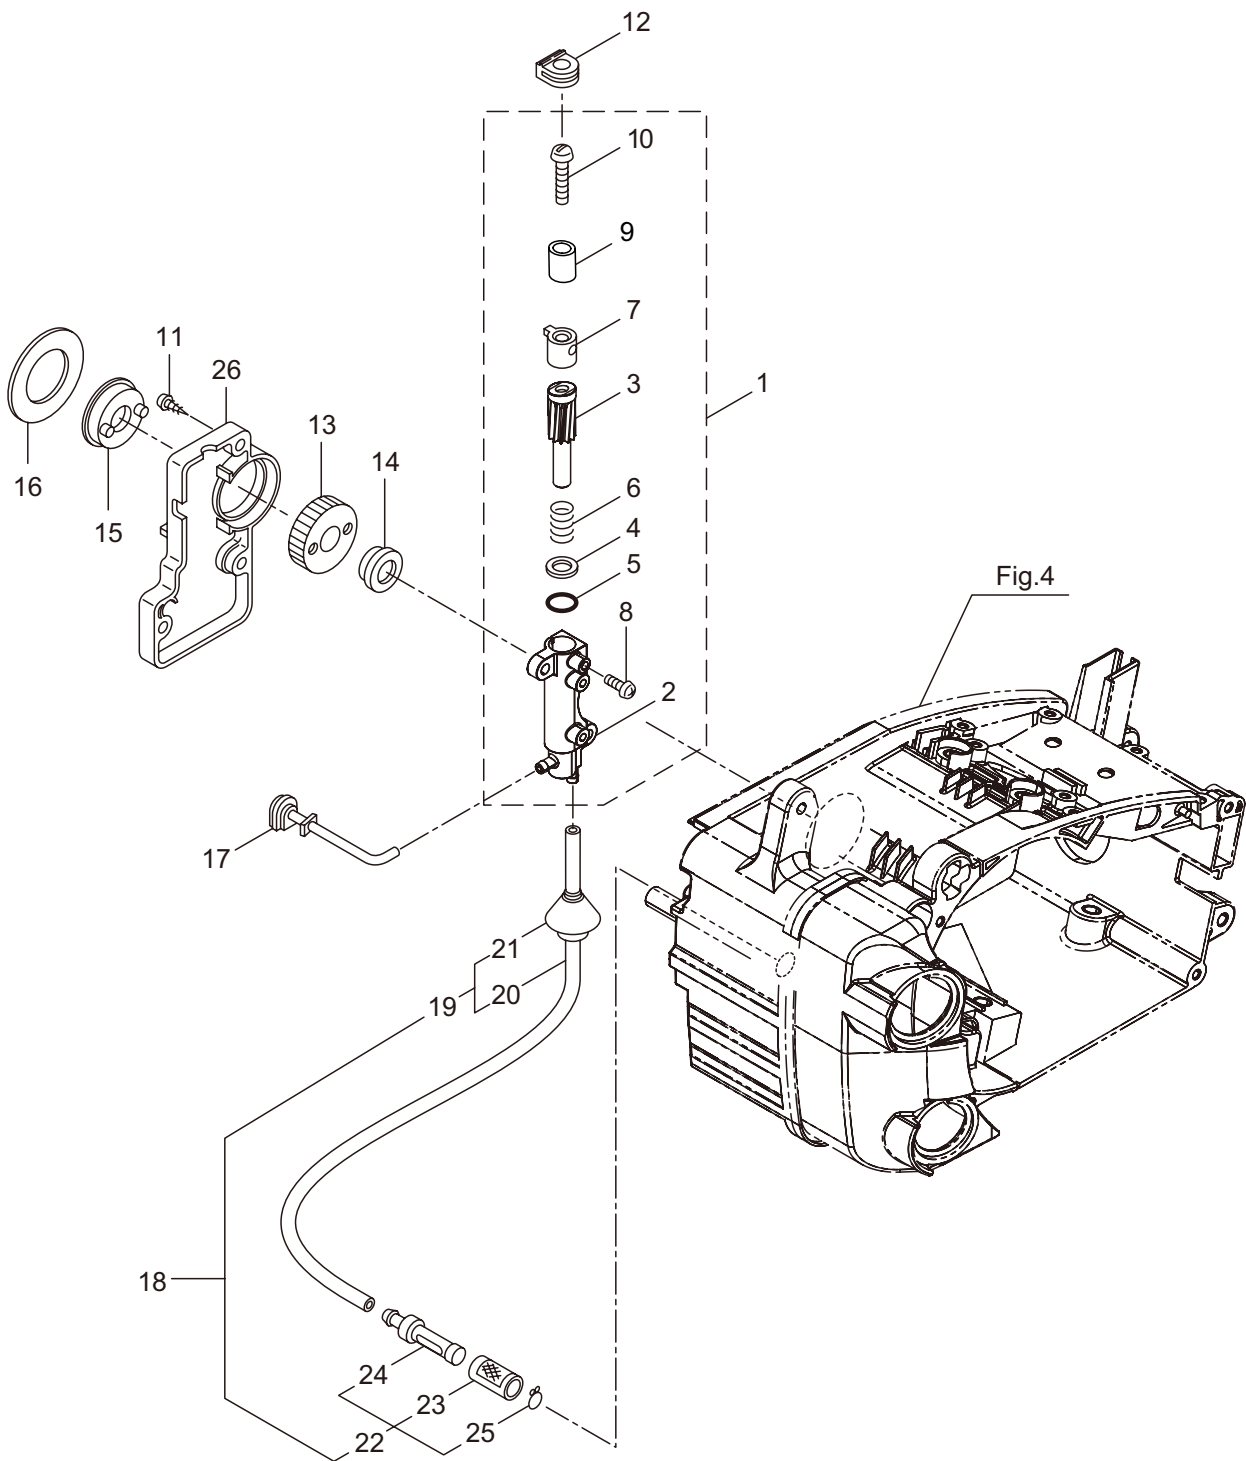

2. MCV3101TS(10)-01  
OIL PUMP

Ref. No.	Part No.	Part Name	Q'ty	Remarks
2-1	286816	Oil Pump Ass'y	1	Incl.2-10
2-2	285527	Pump Body	1	
2-3	285550	Wheel Gear	1	
2-4	286801	Washer	1	t0.5 6.5x9.8
2-5	014759	O-Ring	1	P6
2-6	285551	Spring	1	
2-7	285534	Pump Cap	1	
2-8	285630	Screw	1	M3x8
2-9	288184	Sleeve	1	
2-10	285617	Screw	1	M4x25
2-11	285631	Screw	5	M4x16
2-12	285528	Grommet	1	
2-13	286303	Worm Gear	1	
2-14	286843	Bush	1	
2-15	286305	Bush	1	
2-16	286241	Washer	1	
2-17	285522	Oil Pipe A	1	
2-18	286802	Oil Pipe B Ass'y	1	Incl.19-25
2-19	285523	Oil Pipe B Ass'y	1	Incl.20,21
2-20	265725	Pipe	1	220L
2-21	261339	Grommet	1	
2-22	286818	Oil Filtr Ass'y	1	Incl.23-25
2-23	285524	Oil Filtr	1	
2-24	285525	Oil Filtr Body	1	
2-25	261117	Clip	1	
2-26	285598	Oil Pump Cover	1	