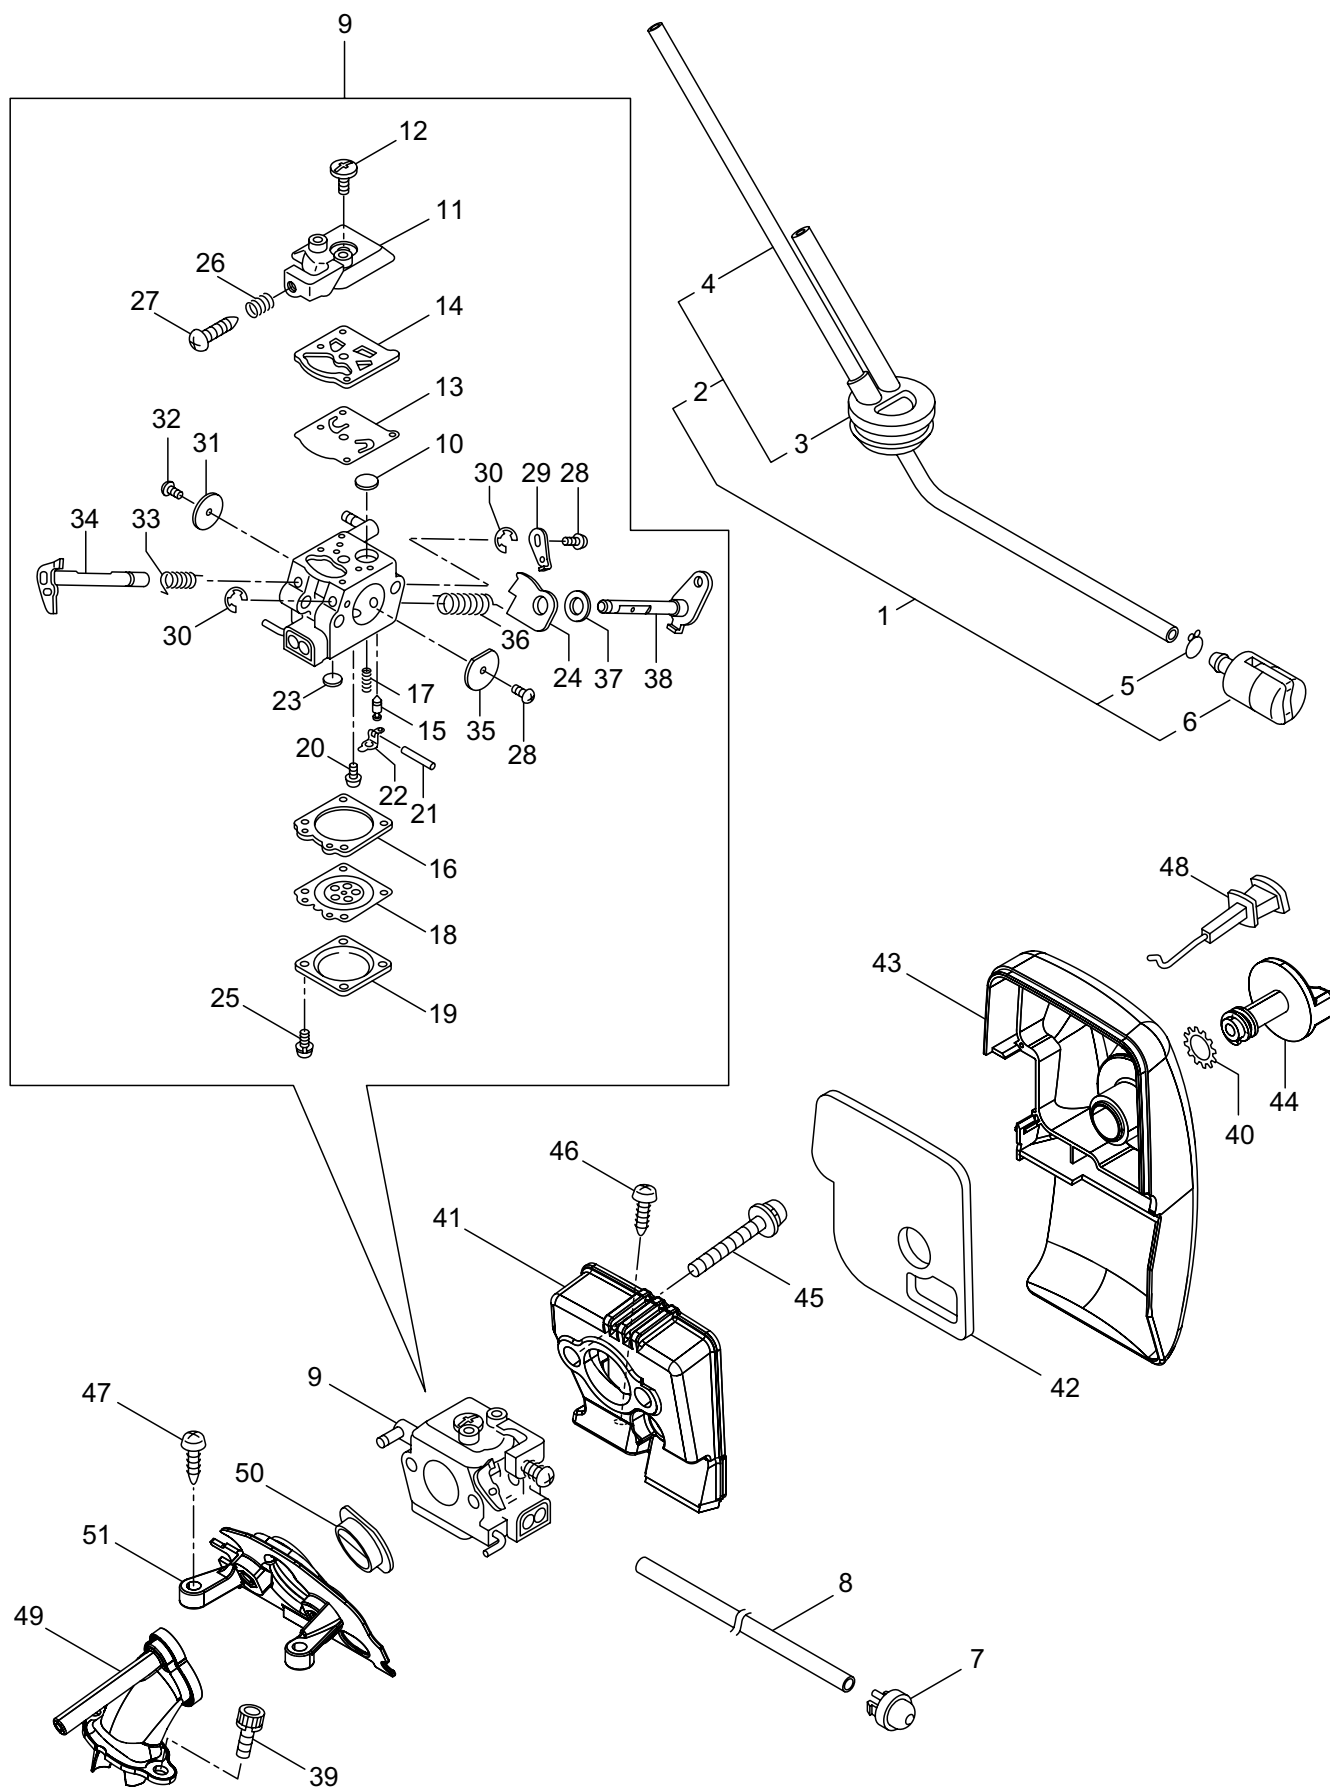

3. MCV3101TS(10)-01
CARBURETOR

Ref. No.	Part No.	Part Name	Q'ty	Remarks
3-46	285631	Screw	1	M4x16
3-47	285631	Screw	2	M4x16
3-48	285580	Choke Rod	1	
3-49	285495	Insulator	1	
3-50	288551	Ring	1	
3-51	285497	Plate	1