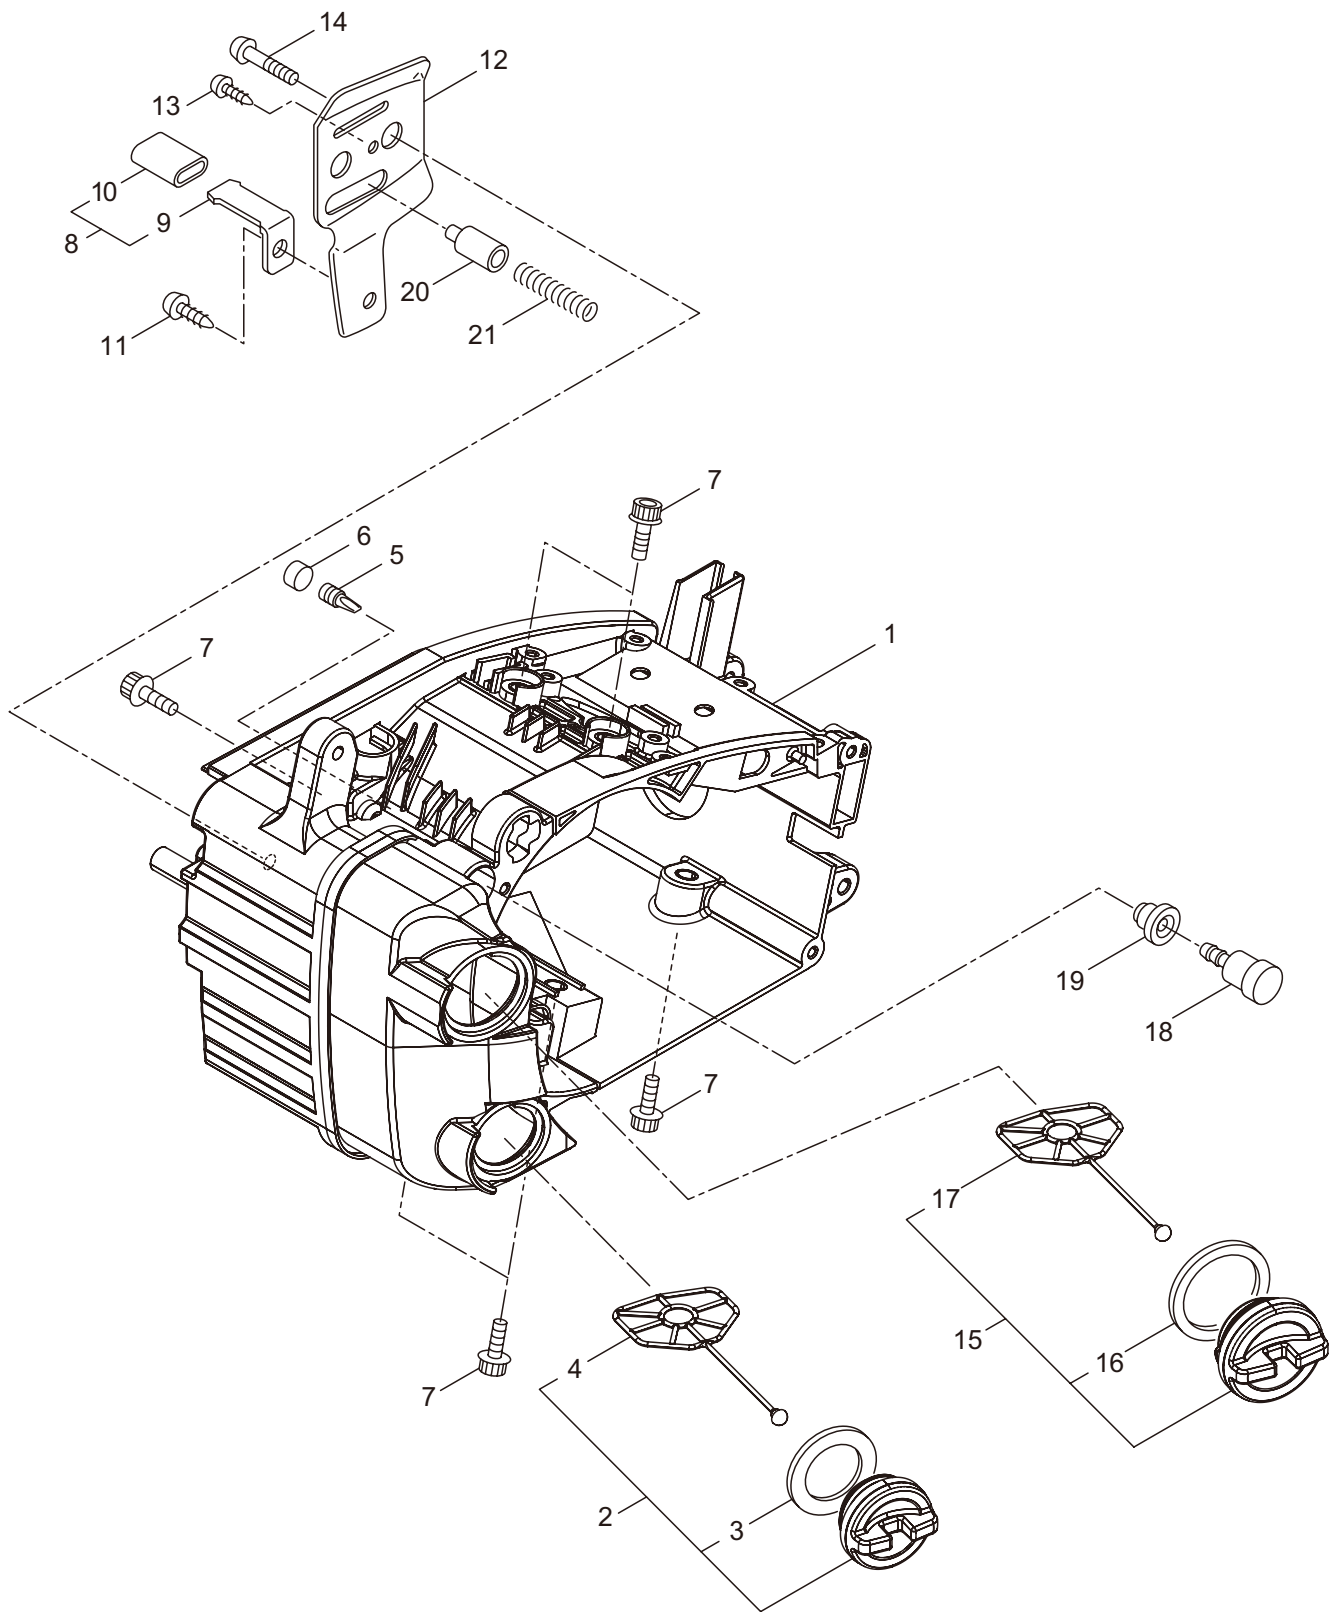

4. MCV3101TS(10)-01
ENGINE CASE

Ref. No.	Part No.	Part Name	Q'ty	Remarks
4-1	285694	Engine Case Ass'y	1	
4-2	285501	Oil Cap Ass'y	1	Incl.3,4
4-3	285503	Packing	1	
4-4	285504	Holder	1	
4-5	285574	Breather	1	
4-6	285526	Element	1	
4-7	285632	Bolt	6	M5x16
4-8	286803	Chain Catcher Ass'y	1	Incl.9,10
4-9	285583	Chain Catcher	1	
4-10	285585	Tube	1	7x10.5x18L
4-11	285634	Screw	1	M5x14
4-12	285531	Guide Plate L	1	
4-13	285627	Screw	1	M3x8
4-14	286804	Screw	1	M5x20x8
4-15	286051	Fuel Cap Ass'y	1	Incl.16-17
4-16	286063	Packing	1	
4-17	285504	Holder	1	
4-18	285832	Breather Ass'y	1	
4-19	285573	Breather Grommet	1	
4-20	285628	Cap	1	
4-21	285629	Spring	1